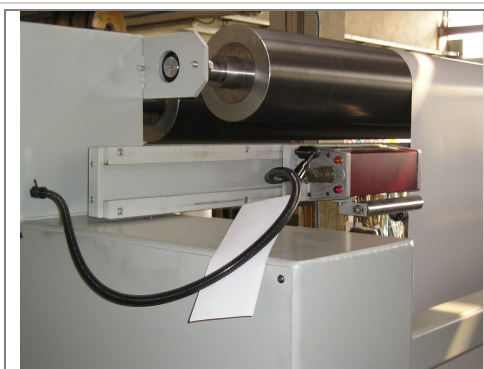

**Hansol Paper Co., Ltd.
South Korea**