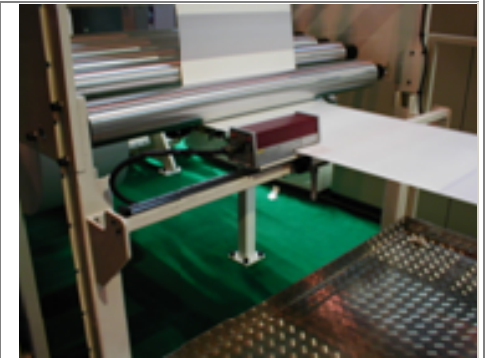

Model 1032 Classic® Splice Detector™ Apollo Sheeter