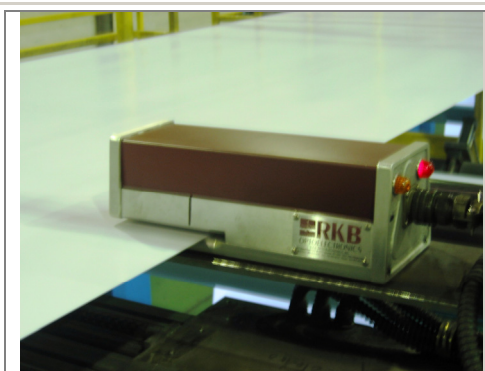

APP Gold East China