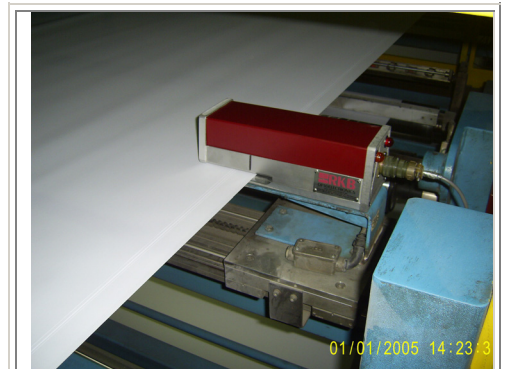

**APP Pt Pindo Deli, Karawang
West Java, Indonesia**