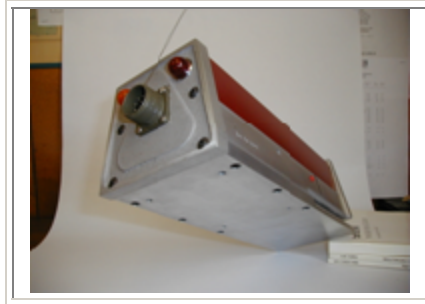

## Equipment Pictorial Model 1032 Classic® Splice Detector™ Technology

**R.K.B. OPTO-ELECTRONICS, INC.**

6677 Moore Road • Syracuse, New York • 13211 • United States of America

Tel: +001-315-455-6636 • Fax: +001-315-455-8216 • Email: sales@splicedetector.com