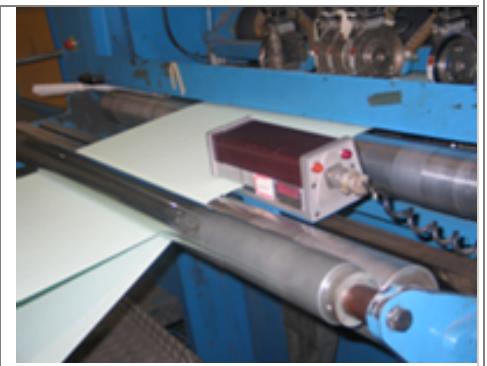

Model 1032 Classic® Splice Detector™ SHM Sheeter