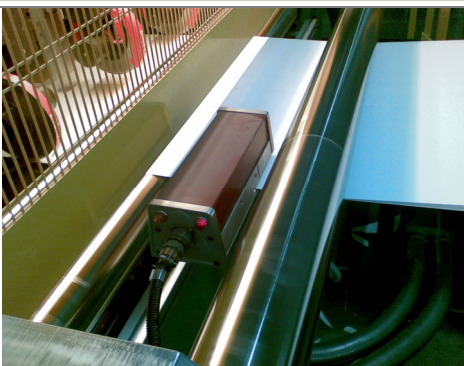

Model 1032 Classic® Splice Detector™ Bollani Sheeter