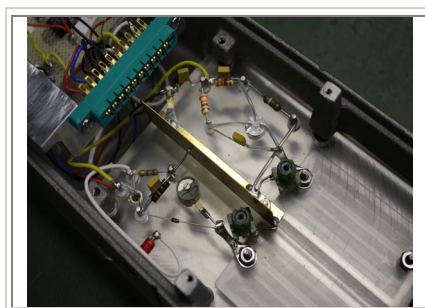

Equipment Pictorial Model 1032 Classic® Splice Detector™ Technology

R.K.B. OPTO-ELECTRONICS, INC.

6677 Moore Road • Syracuse, New York • 13211 • United States of America

Tel: +001-315-455-6636 • Fax: +001-315-455-8216 • Email: sales@splicedetector.com

Internet: www.rkbopto.com / www.splicedetector.com / www.splicedetector.net