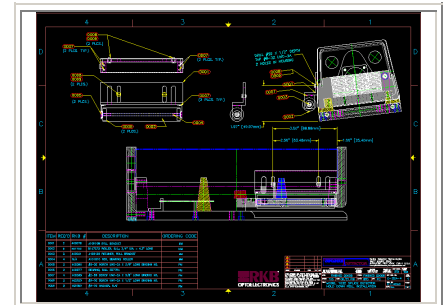

Equipment Pictorial Model 1032 Classic® Splice Detector™ Technology

R.K.B. OPTO-ELECTRONICS, INC.

6677 Moore Road • Syracuse, New York • 13211 • United States of America

Tel: +001-315-455-6636 • Fax: +001-315-455-8216 • Email: sales@splicedetector.com

Internet: www.rkbopto.com / www.splicedetector.com / www.splicedetector.net