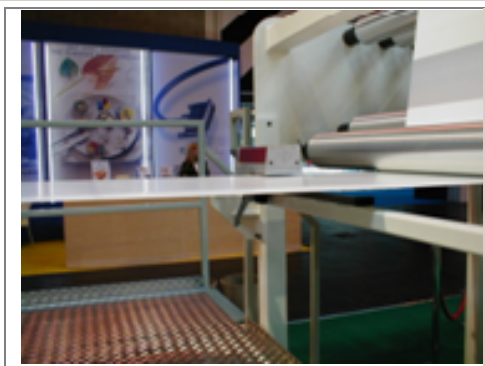

**Model 1032 Classic® Splice Detector™ Goodstrong**

**Model 1032 Classic® Splice Detector™ OMC Coater**

**R.K.B. OPTO-ELECTRONICS, INC.**

6677 Moore Road • Syracuse, New York • 13211 • United States of America  
Tel: +001-315-455-6636 • Fax: +001-315-455-8216 • Email: sales@splicedetector.com  
Internet: www.rkbopto.com / www.splicedetector.com / www.splicedetector.net