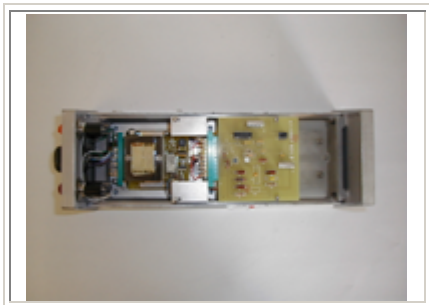

## Equipment Pictorial Model 1032 Classic® Splice Detector™ Technology

**R.K.B. OPTO-ELECTRONICS, INC.**

6677 Moore Road • Syracuse, New York • 13211 • United States of America

Tel: +001-315-455-6636 • Fax: +001-315-455-8216 • Email: sales@splicedetector.com