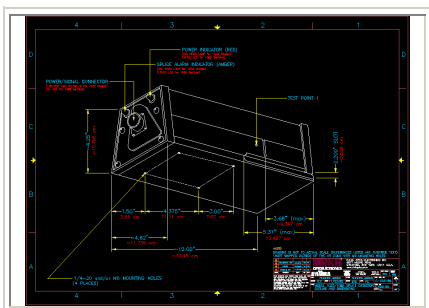

## Equipment Pictorial Model 1032 Classic® Splice Detector™ Technology

**R.K.B. OPTO-ELECTRONICS, INC.**

6677 Moore Road • Syracuse, New York • 13211 • United States of America

Tel: +001-315-455-6636 • Fax: +001-315-455-8216 • Email: sales@splicedetector.com