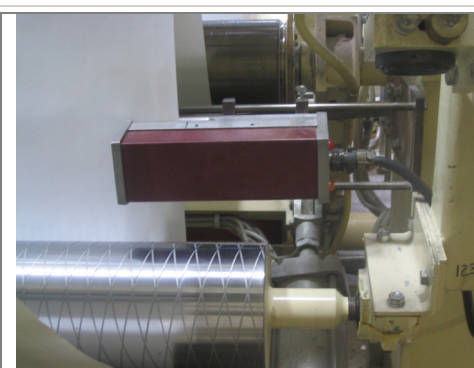

**MActac
Scranton, PA**