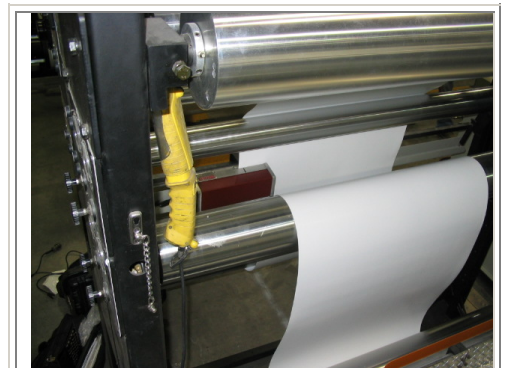

**Western Container
Kansas City, MO**

R.K.B. OPTO-ELECTRONICS, INC.

6677 Moore Road • Syracuse, New York • 13211 • United States of America
Tel: +001-315-455-6636 • Fax: +001-315-455-8216 • Email: sales@splicedetector.com
Internet: www.rkbopto.com / www.splicedetector.com / www.splicedetector.net