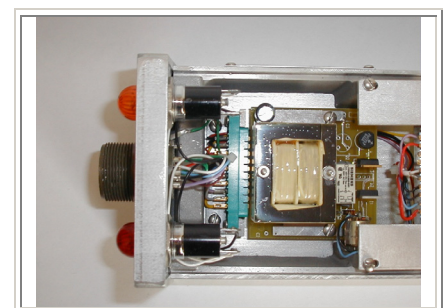

Equipment Pictorial Model 1032 Classic® Splice Detector™ Technology

R.K.B. OPTO-ELECTRONICS, INC.

6677 Moore Road • Syracuse, New York • 13211 • United States of America

Tel: +001-315-455-6636 • Fax: +001-315-455-8216 • Email: sales@splicedetector.com

Internet: www.rkbopto.com / www.splicedetector.com / www.splicedetector.net