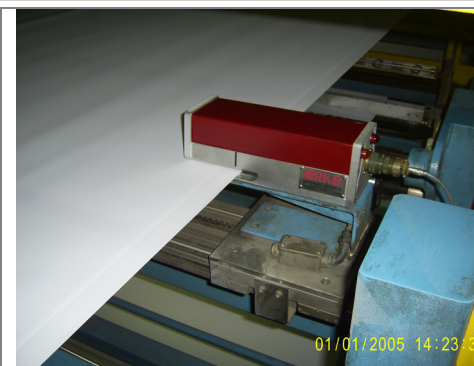

Model 1032 Classic® Splice Detector™ Jagenberg