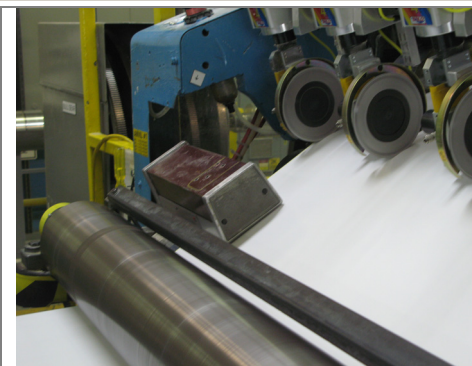

Model 1032 Classic® Splice Detector™ Clark Aiken